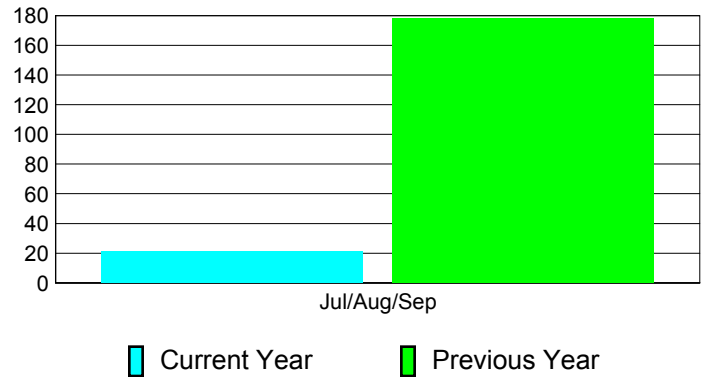

Gender Comparison 2012-2013