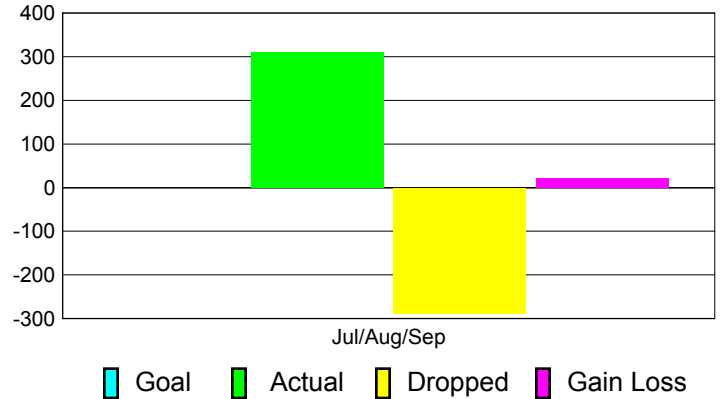

### YTD Status Quo Clubs 2012-2013

Status Quo Clubs Compared to Status Quo Members

## MEMBERSHIP

**Membership Results**  
2012-2013

**Membership**  
2011-2012

Month	Net Memb Goal	Actual New Memb	Actual Dropped Memb	Gain/Loss of Memb	Gain/Loss of Memb
Jul/Aug/Sep		309	-288	21	178
<b>Totals</b>		<b>309</b>	<b>-288</b>	<b>21</b>	<b>178</b>

### Membership Results 2012-2013

Goal, New, Dropped, Gain/Loss

### Comparison of Membership Gain/Loss

Current Year Compared to the Previous Year