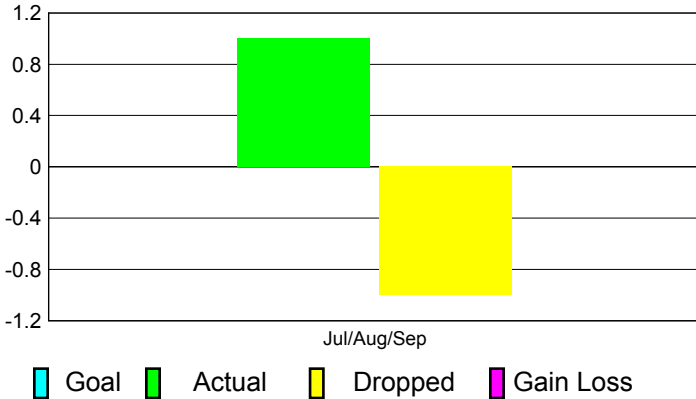

## CLUBS

**Club Results**  
2012-2013

**Clubs**  
2011-2012

Month	New Club Goal	Actual New Clubs	Actual Dropped Clubs	Gain/Loss of Clubs	Gain/Loss of Clubs
Jul/Aug/Sep		1	-1	0	7
<b>Totals</b>		<b>1</b>	<b>-1</b>	<b>0</b>	<b>7</b>

### Club Results 2012-2013

Goal, New, Dropped, Gain/Loss

### Comparison of Club Gain/Loss

Current Year Compared to the Previous Year