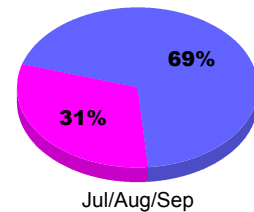

Jul/Aug/Sep

Male Female